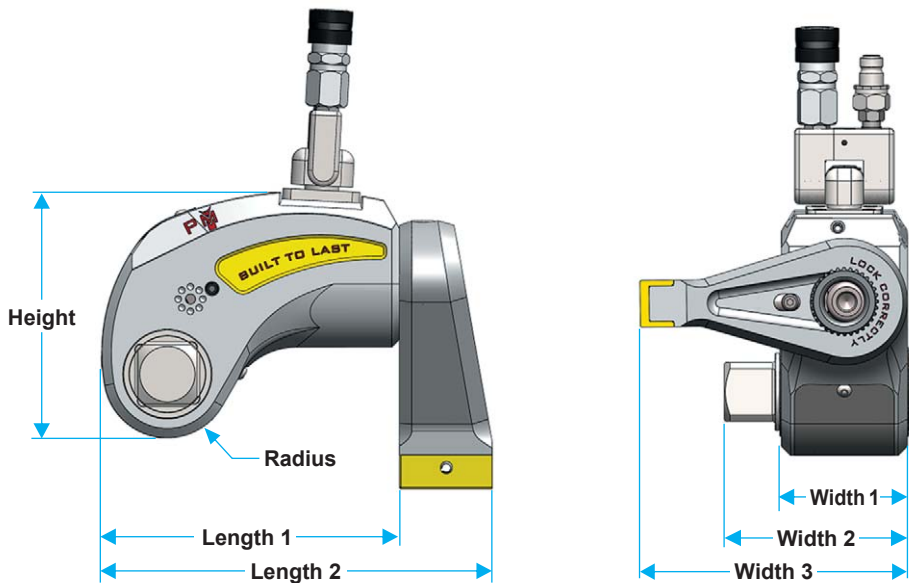

Technical

Model No.	UNS-2	UNS-3	UNS-5	UNS-7	UNS-11
Square Drive	3/4"	1"	1.1/2"	1.1/2"	1.1/2"
Min. Torque Kg-m(Ft/Lbs)	18 (132)	45 (330)	77 (560)	102 (740)	162 (1,174)
Max. Torque Kg-m(Ft/Lbs)	183 (1,325)	460 (3,330)	770 (5,600)	1,020 (7,400)	1612 (11,659)
Output Accuracy	+/-3%	+/-3%	+/-3%	+/-3%	+/-3%
Repeatability	100%	100%	100%	100%	100%
Duty Cycle	100%	100%	100%	100%	100%
Tool Weight Kgs/(Lbs)	1.80 / (3.96)	4.16 / (9.17)	8.90 / (19.60)	9.40 / (20.70)	14.00 / (30.80)