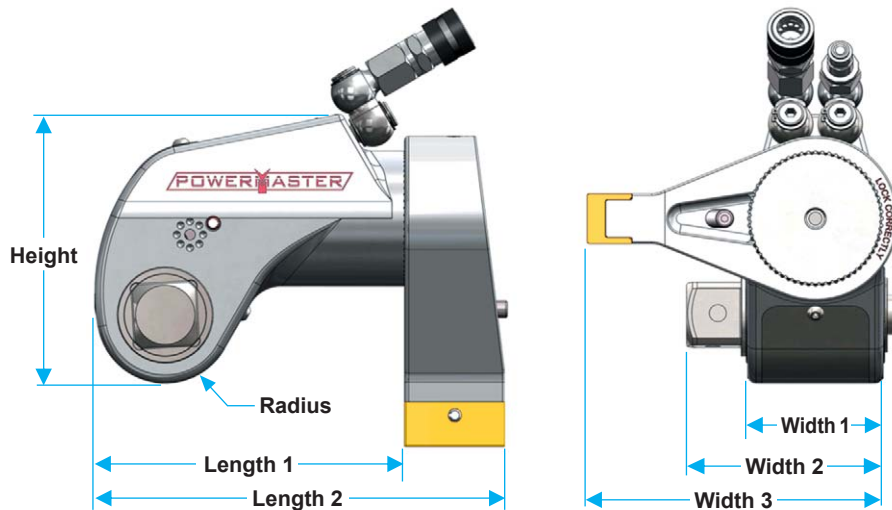

Technical

Model No.	PSD-EXT 2	PSD-EXT 3	PSD-EXT 5	PSD-EXT 7	PSD-EXT 11
Square Drive	3/4"	1"	1.1/2"	1.1/2"	1.1/2"
Min. Torque Kg-m(Ft/Lbs)	18 (132)	45 (330)	78 (565)	102 (740)	162 (1,174)
Max. Torque Kg-m(Ft/Lbs)	183 (1,325)	460 (3,330)	774 (5,600)	1,020 (7,400)	1,612 (11,659)
Output Accuracy	+/-3%	+/-3%	+/-3%	+/-3%	+/-3%
Repeatability	100%	100%	100%	100%	100%
Duty Cycle	100%	100%	100%	100%	100%
Tool Weight Kgs/(Lbs)	2.64 / (5.82)	5.00 / (11.02)	8.40 / (18.60)	12.70 / (28.00)	15.80 / (34.80)