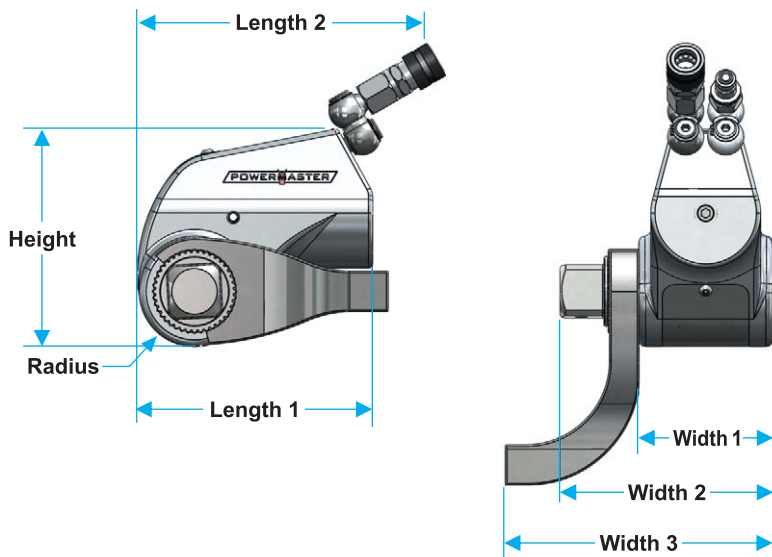

Dimensions

Model No.	EV-2		EV-3		EV-5		EV-7		EV-11	
	mm	inch	mm	inch	mm	inch	mm	inch	mm	inch
Height	104.60	4.12	134.50	5.29	162.30	6.40	182.20	7.17	198.35	7.81
Length 1	109.00	4.30	148.80	5.85	176.00	6.93	208.43	8.20	227.35	8.95
Length 2	170.90	6.72	209.00	8.22	216.70	8.53	290.93	11.45	313.33	12.33
Radius	25.00	0.98	32.50	1.27	41.28	1.62	45.20	1.78	49.88	1.96
Width 1	66.00	2.59	82.80	3.25	100.00	3.93	116.80	4.60	125.00	4.92
Width 2	101.00	3.97	123.30	4.85	159.00	6.25	177.20	6.97	186.30	7.33
Width 3	141.00	5.55	183.00	7.20	200.00	7.87	218.00	8.58	250.70	9.87