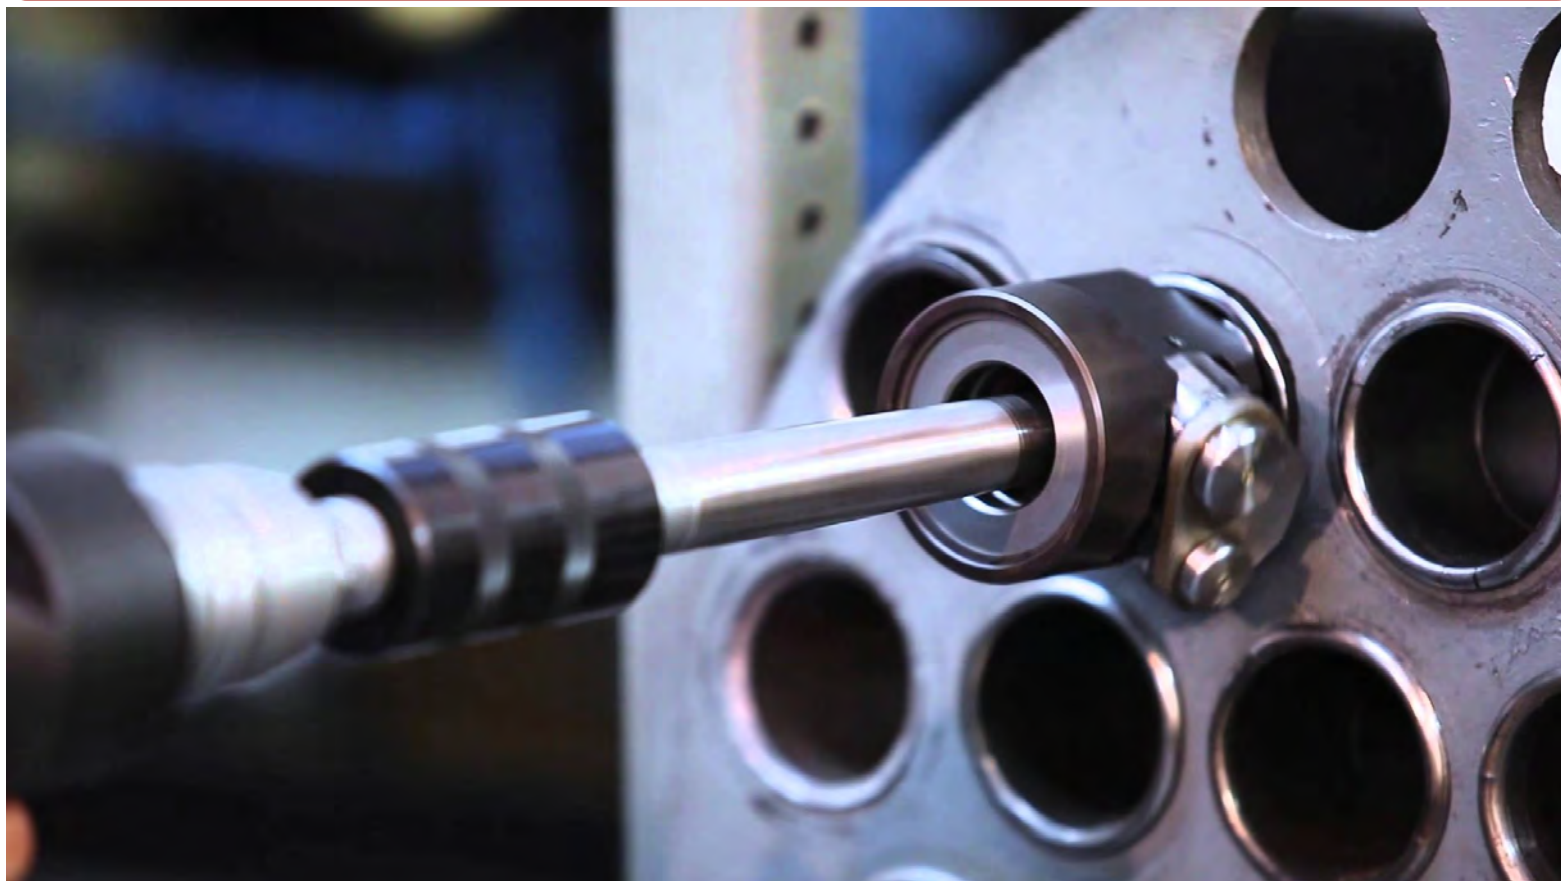

Архангельск (8182)63-90-72
Астана (7172)727-132
Астрахань (8512)99-46-04
Барнаул (3852)73-04-60
Белгород (4722)40-23-64
Брянск (4832)59-03-52
Владивосток (423)249-28-31
Волгоград (844)278-03-48
Вологда (8172)26-41-59
Воронеж (473)204-51-73
Екатеринбург (343)384-55-89

Иваново (4932)77-34-06
Ижевск (3412)26-03-58
Иркутск (395)279-98-46
Казань (843)206-01-48
Калининград (4012)72-03-81
Калуга (4842)92-23-67
Кемерово (3842)65-04-62
Киров (8332)68-02-04
Краснодар (861)203-40-90
Красноярск (391)204-63-61
Курск (4712)77-13-04
Липецк (4742)52-20-81

Магнитогорск (3519)55-03-13
Москва (495)268-04-70
Мурманск (8152)59-64-93
Набережные Челны (8552)20-53-41
Нижний Новгород (831)429-08-12
Новокузнецк (3843)20-46-81
Новосибирск (383)227-86-73
Омск (3812)21-46-40
Орел (4862)44-53-42
Оренбург (3532)37-68-04
Пенза (8412)22-31-16

Пермь (342)205-81-47
Ростов-на-Дону (863)308-18-15
Рязань (4912)46-61-64
Самара (846)206-03-16
Санкт-Петербург (812)309-46-40
Саратов (845)249-38-78
Севастополь (8692)22-31-93
Симферополь (3652)67-13-56
Смоленск (4812)29-41-54
Сочи (862)225-72-31
Ставрополь (8652)20-65-13

Сургут (3462)77-98-35
Тверь (4822)63-31-35
Томск (3822)98-41-53
Тула (4872)74-02-29
Тюмень (3452)66-21-18
Ульяновск (8422)24-23-59
Уфа (347)229-48-12
Хабаровск (4212)92-98-04
Челябинск (351)202-03-61
Череповец (8202)49-02-64
Ярославль (4852)69-52-93

Россия (495)268-04-70 Киргизия (996)312-96-26-47 Казахстан (772)734-952-31

Единый адрес для всех регионов: www.powermaster.nt-rt.ru || pwo@nt-rt.ru