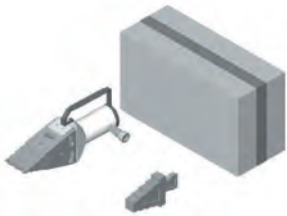

Kit Options :

◀ Mini Kit

- 1 x Hydraulic Spreading Wedge Assembly
- 1 x Safety Block
- 1 x Instruction Manual
- 1 x Carry Case
- Gross Weight: 8 kg