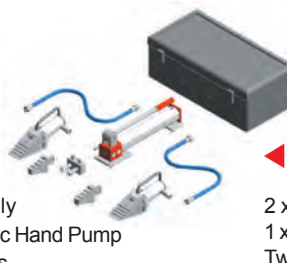

Kit Options :

◀ Mini Kit

- 1 x Hydraulic Spreading Wedge Assembly
- 1 x Safety Block
- 1 x Instruction Manual
- 1 x Carry Case
- Gross Weight: 8 kg

◀ Stepped Block Accessory

- 2 x Stepped Blocks
- 2 x CSK M6 x 12mm Countersunk Screws
- 1 x M4 Allen Key

Sold as a separate item in pairs

◀ Standard Kit

- 1 x Hydraulic Spreading Wedge Assembly
- 1 x 10,000 psi (700 Bar) Two Stage Hydraulic Hand Pump
- 1 x 10,000 psi (700 Bar) Hydraulic Hoses
- 1 x Safety Block
- 1 x Instruction Manual
- 1 x Carry Case
- Gross Weight: 17 kg